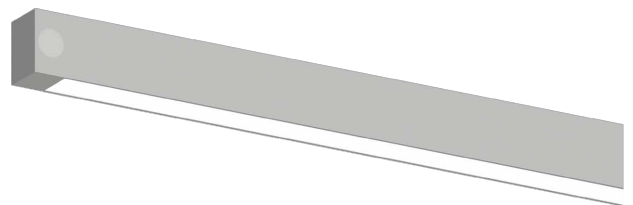

JEY 5

J5.

Decorated anodised aluminium lamp complete with brushed diffuser and high-brightness LED source with a high Lumen/Watt ratio. Suitable for decorative, accent, courtesy and general lighting.
Wall mounting with concealed screws.

Constant 24Vdc voltage supply
Parallel connection, 50 cm cable

Constant voltage power supplies page 237
Dimming Accessories page 249

 **MADE IN ITALY**

BASIC CODES

J5.

FINISHES

- 1** White
 - 2** Matt black
 - 7** Brushed aluminium
- *Other finishes on request.

SIDE SUPPORTS

- 1** White
- 2** Matt black
- 5** Grey
- 7** Brushed aluminium

SIZE

- C** 500mm
- D** 600mm
- E** 700mm
- F** 800mm
- G** 900mm
- H** 1000mm
- I** 1200mm
- J** 1300mm
- K** 1400mm
- L** 1500mm
- M** 1800mm
- N** 2000mm
- O** 2300mm
- P** 2500mm
- Q** 2800mm
- R** 3000mm