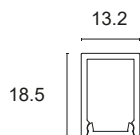

Decorated anodised aluminium lamp complete with brushed diffuser and high-brightness LED source with a high Lumen/Watt ratio. Suitable for decorative, accent, courtesy and general lighting.
Wall mounting with concealed screws.

Constant 24Vdc voltage supply
Parallel connection, 50 cm cable

Constant voltage power supplies page 237
Dimming Accessories page 249

MADE IN ITALY