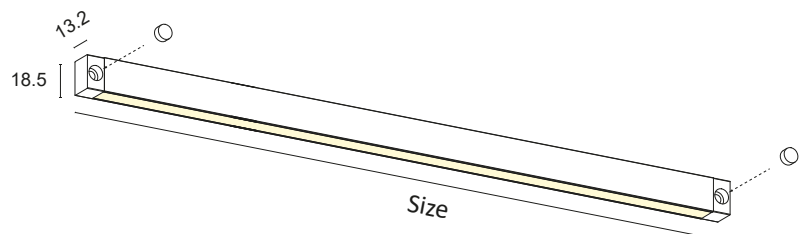

JEY 5

J5.

Decorated anodised aluminium lamp complete with brushed diffuser and high-brightness LED source with a high Lumen/Watt ratio. Suitable for decorative, accent, courtesy and general lighting.
Wall mounting with concealed screws.

Constant 24Vdc voltage supply
Parallel connection, 50 cm cable

Constant voltage power supplies page 237
Dimming Accessories page 249

 **MADE IN ITALY**

BASIC CODES

J5.

FINISHES

- 1** White
 - 2** Matt black
 - 7** Brushed aluminium
- *Other finishes on request.

SIDE SUPPORTS

- 1** White
- 2** Matt black
- 5** Grey
- 7** Brushed aluminium

SIZE

- C** 500mm
- D** 600mm
- E** 700mm
- F** 800mm
- G** 900mm
- H** 1000mm
- I** 1200mm
- J** 1300mm
- K** 1400mm
- L** 1500mm
- M** 1800mm
- N** 2000mm
- O** 2300mm
- P** 2500mm
- Q** 2800mm
- R** 3000mm