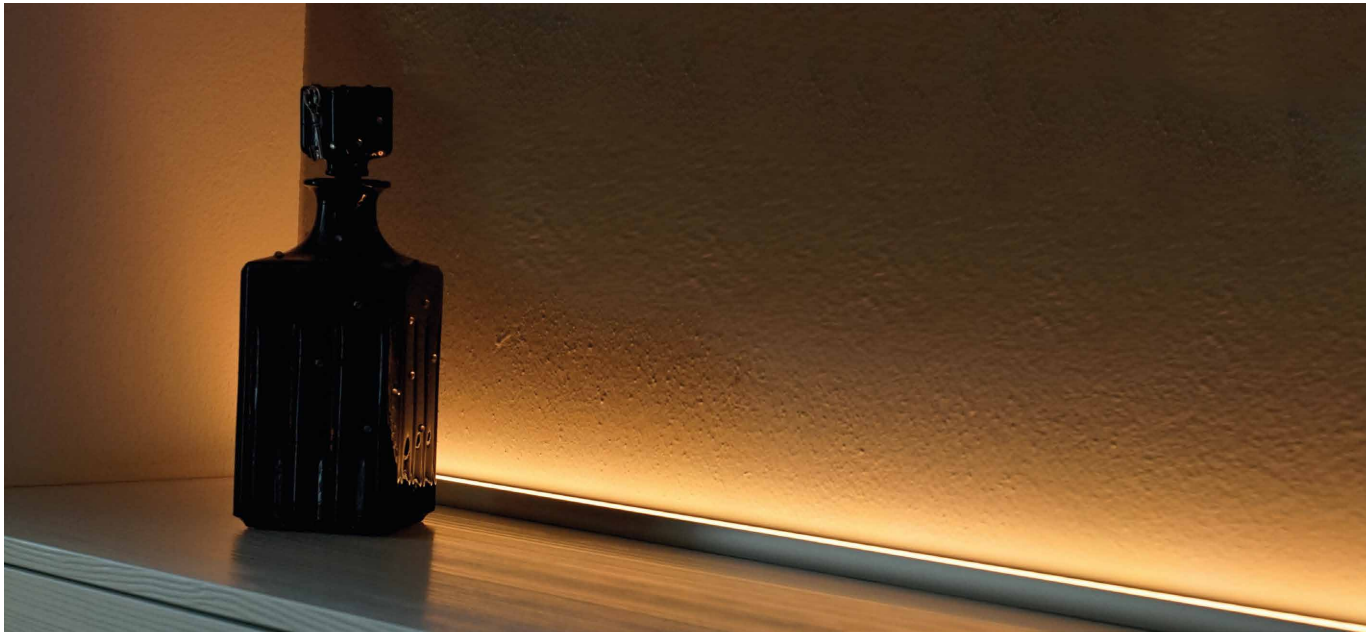

JEY 5

J5.

Decorated anodised aluminium lamp complete with brushed diffuser and high-brightness LED source with a high Lumen/Watt ratio. Suitable for decorative, accent, courtesy and general lighting.
Wall mounting with concealed screws.

Constant 24Vdc voltage supply
Parallel connection, 50 cm cable

Constant voltage power supplies page 237
Dimming Accessories page 249

 **MADE IN ITALY**

BASIC CODES

J5.

FINISHES

- 1** White
 - 2** Matt black
 - 7** Brushed aluminium
- *Other finishes on request.